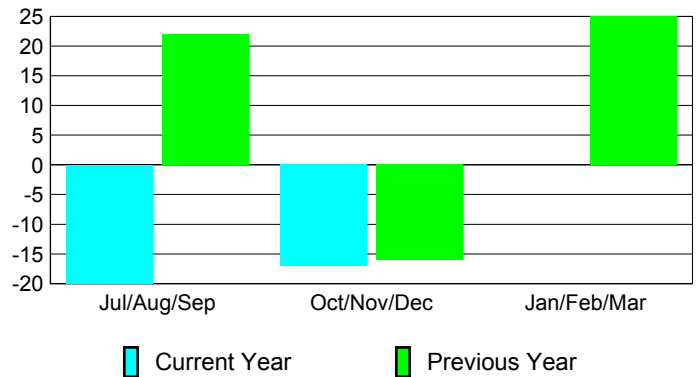

Gender Comparison 2012-2013

Jul/Aug/Sep

Oct/Nov/Dec

Jan/Feb/Mar

Male

Female